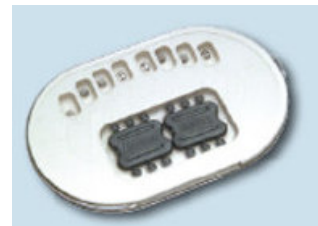

**Kit of Jigs for
Lingual Brackets
$115**

**Memoria Lingual
Archwires .012,.014 and .016
$28**